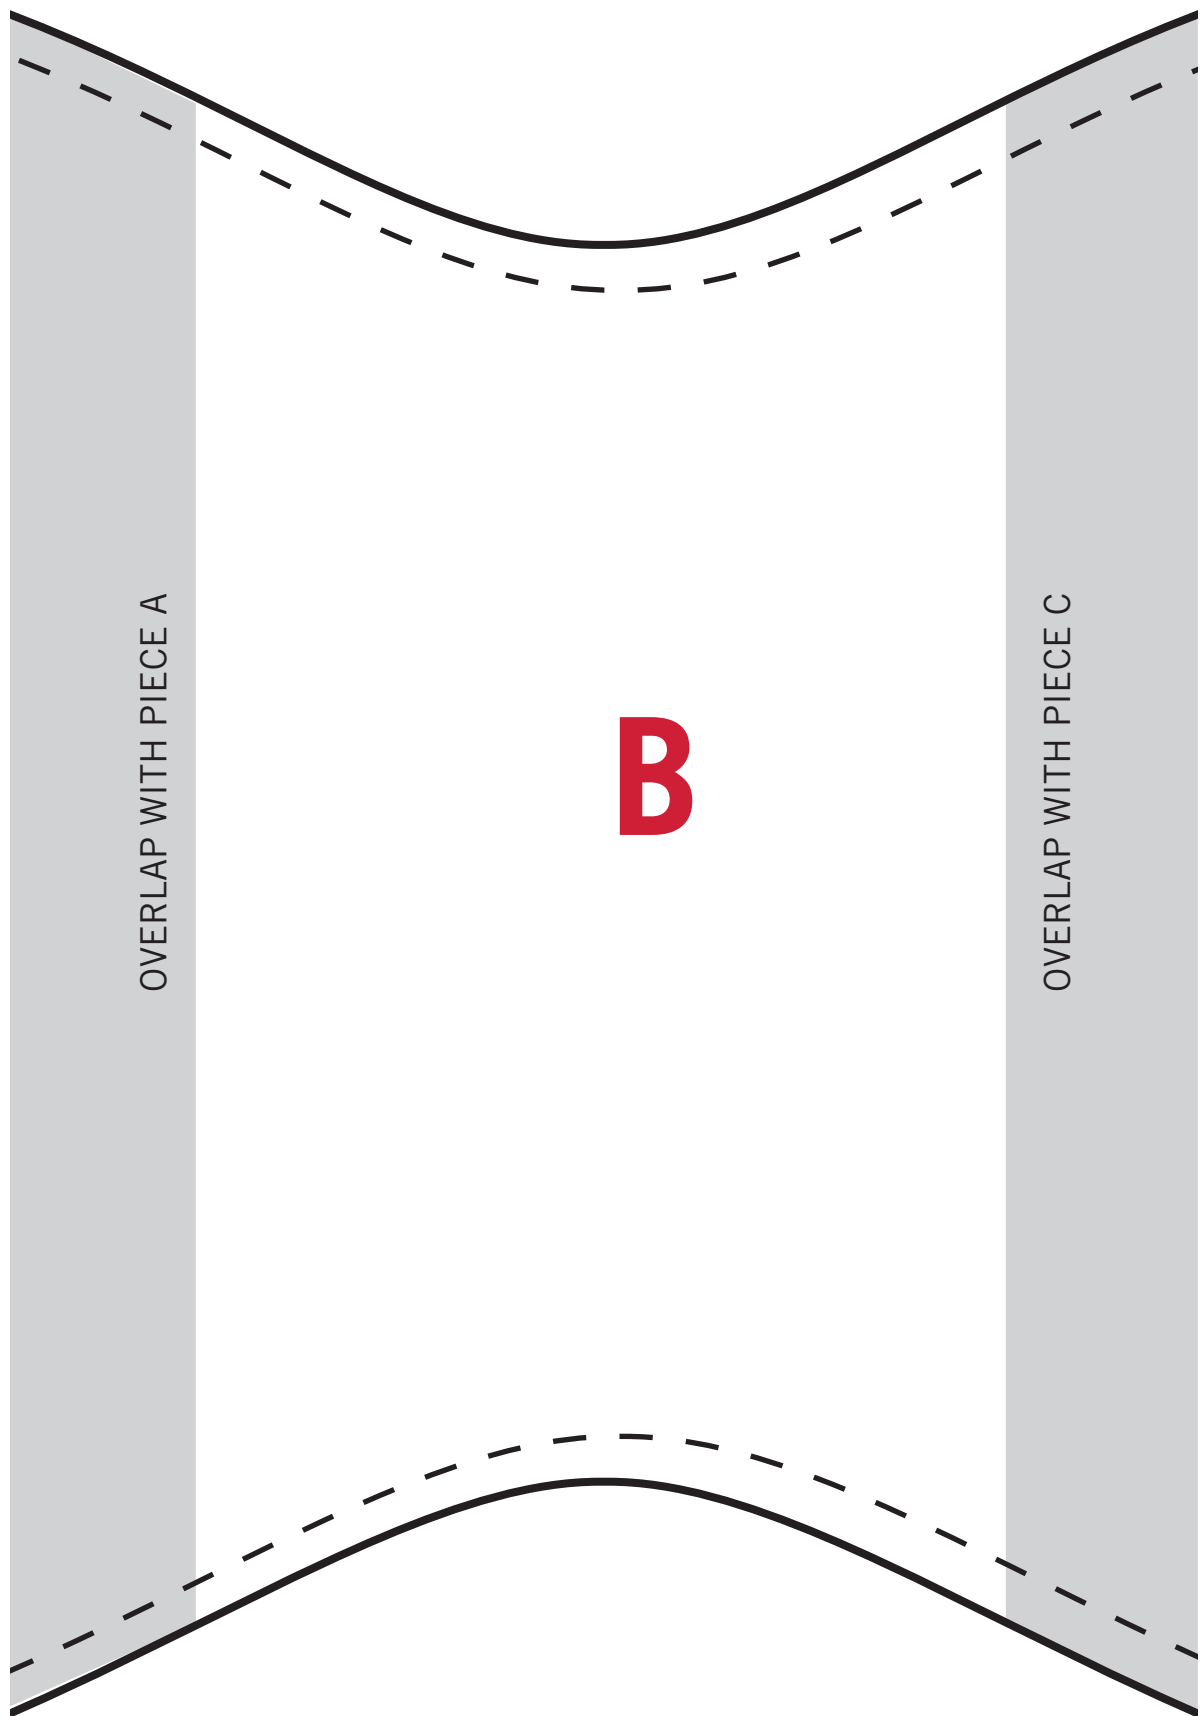

CLOWN PATTERN

CLOWN BOW