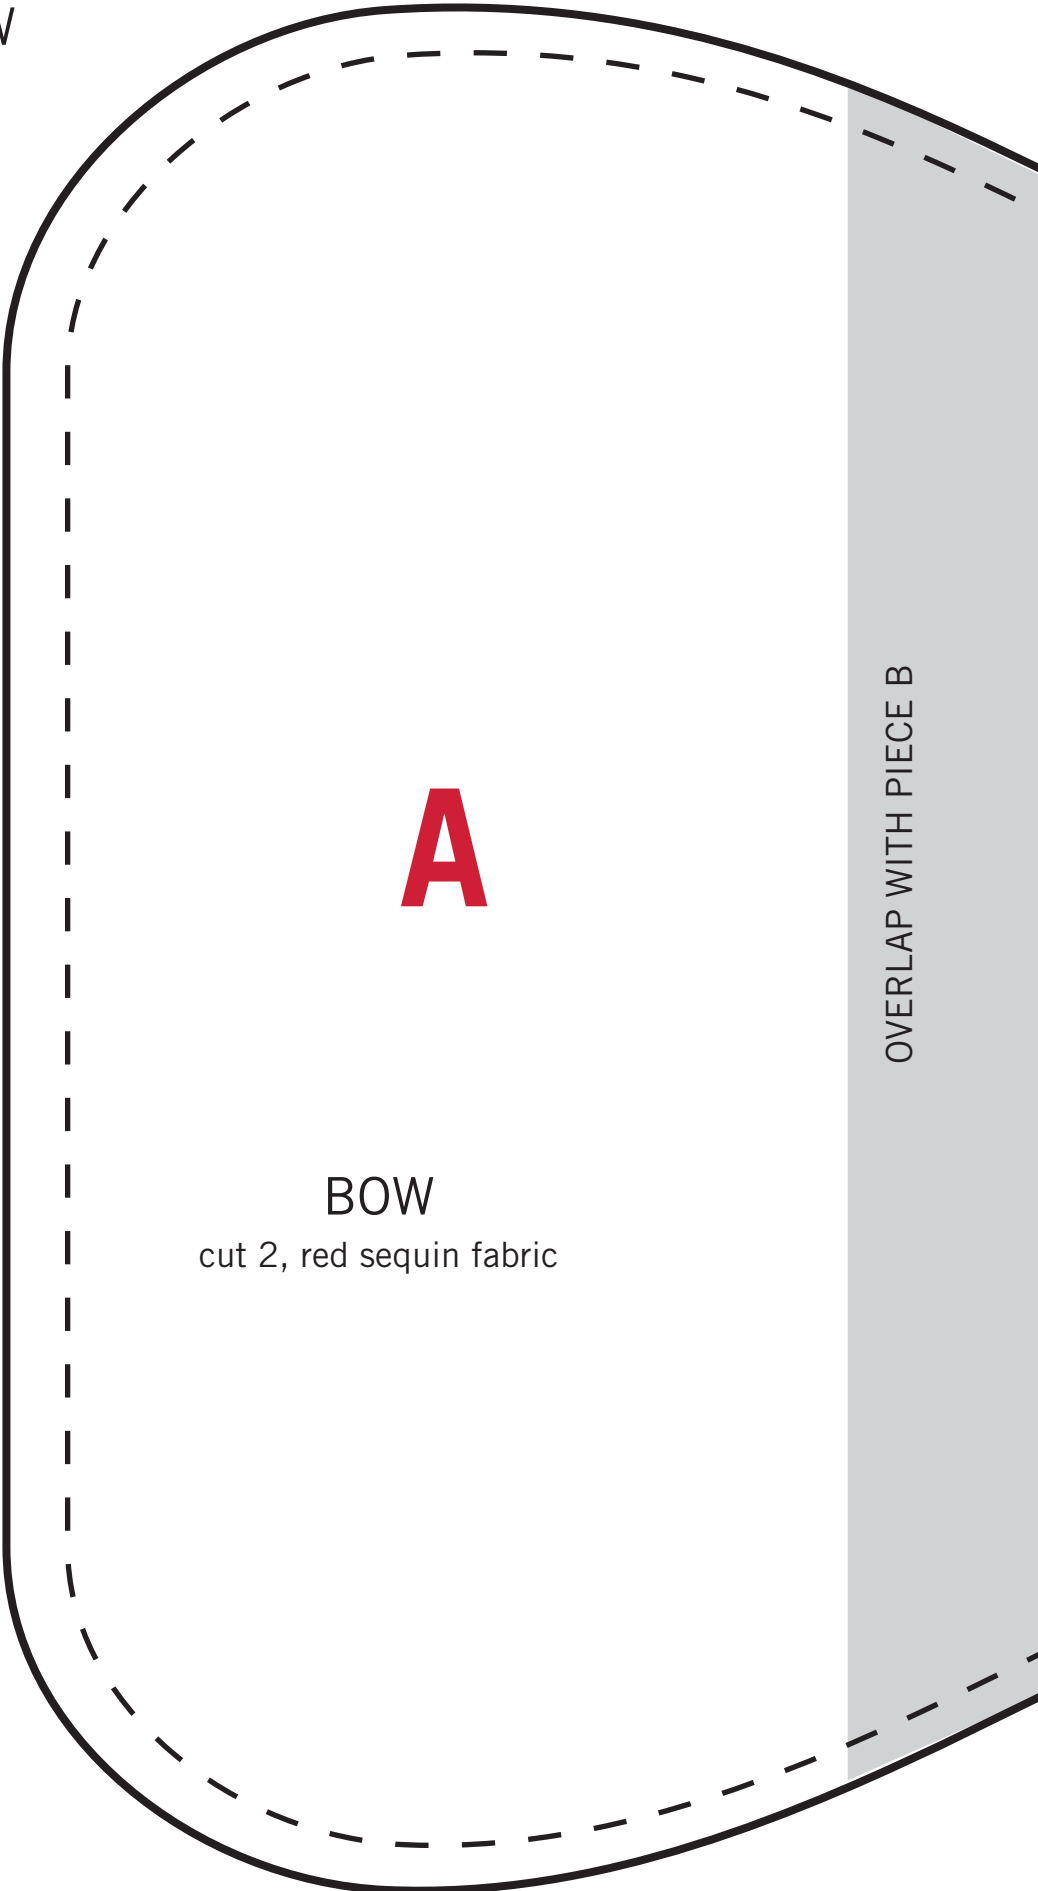

CLOWN PATTERN

CLOWN BOW